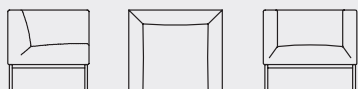

ARMCHAIR, SOFA & TABLE

GINNY

ARMCHAIR, SOFA & TABLE

GINNY

Ginny is an armchair with medium back height.
Stainless steel tubing frame in mirror finish.
Upholstery in fabric only.
Ginny is suitable for a relaxing and casual atmosphere.
It comes with matching design coffee table.

FRAME **Mirror stainless steel round tubular frame: Dia.25 mm**

COVER **Fabric only**

TYPE **Armchair**

MODEL NO. **GINNY 10**

DIMENSIONS (MM) **W830 D720 H710
SH410**